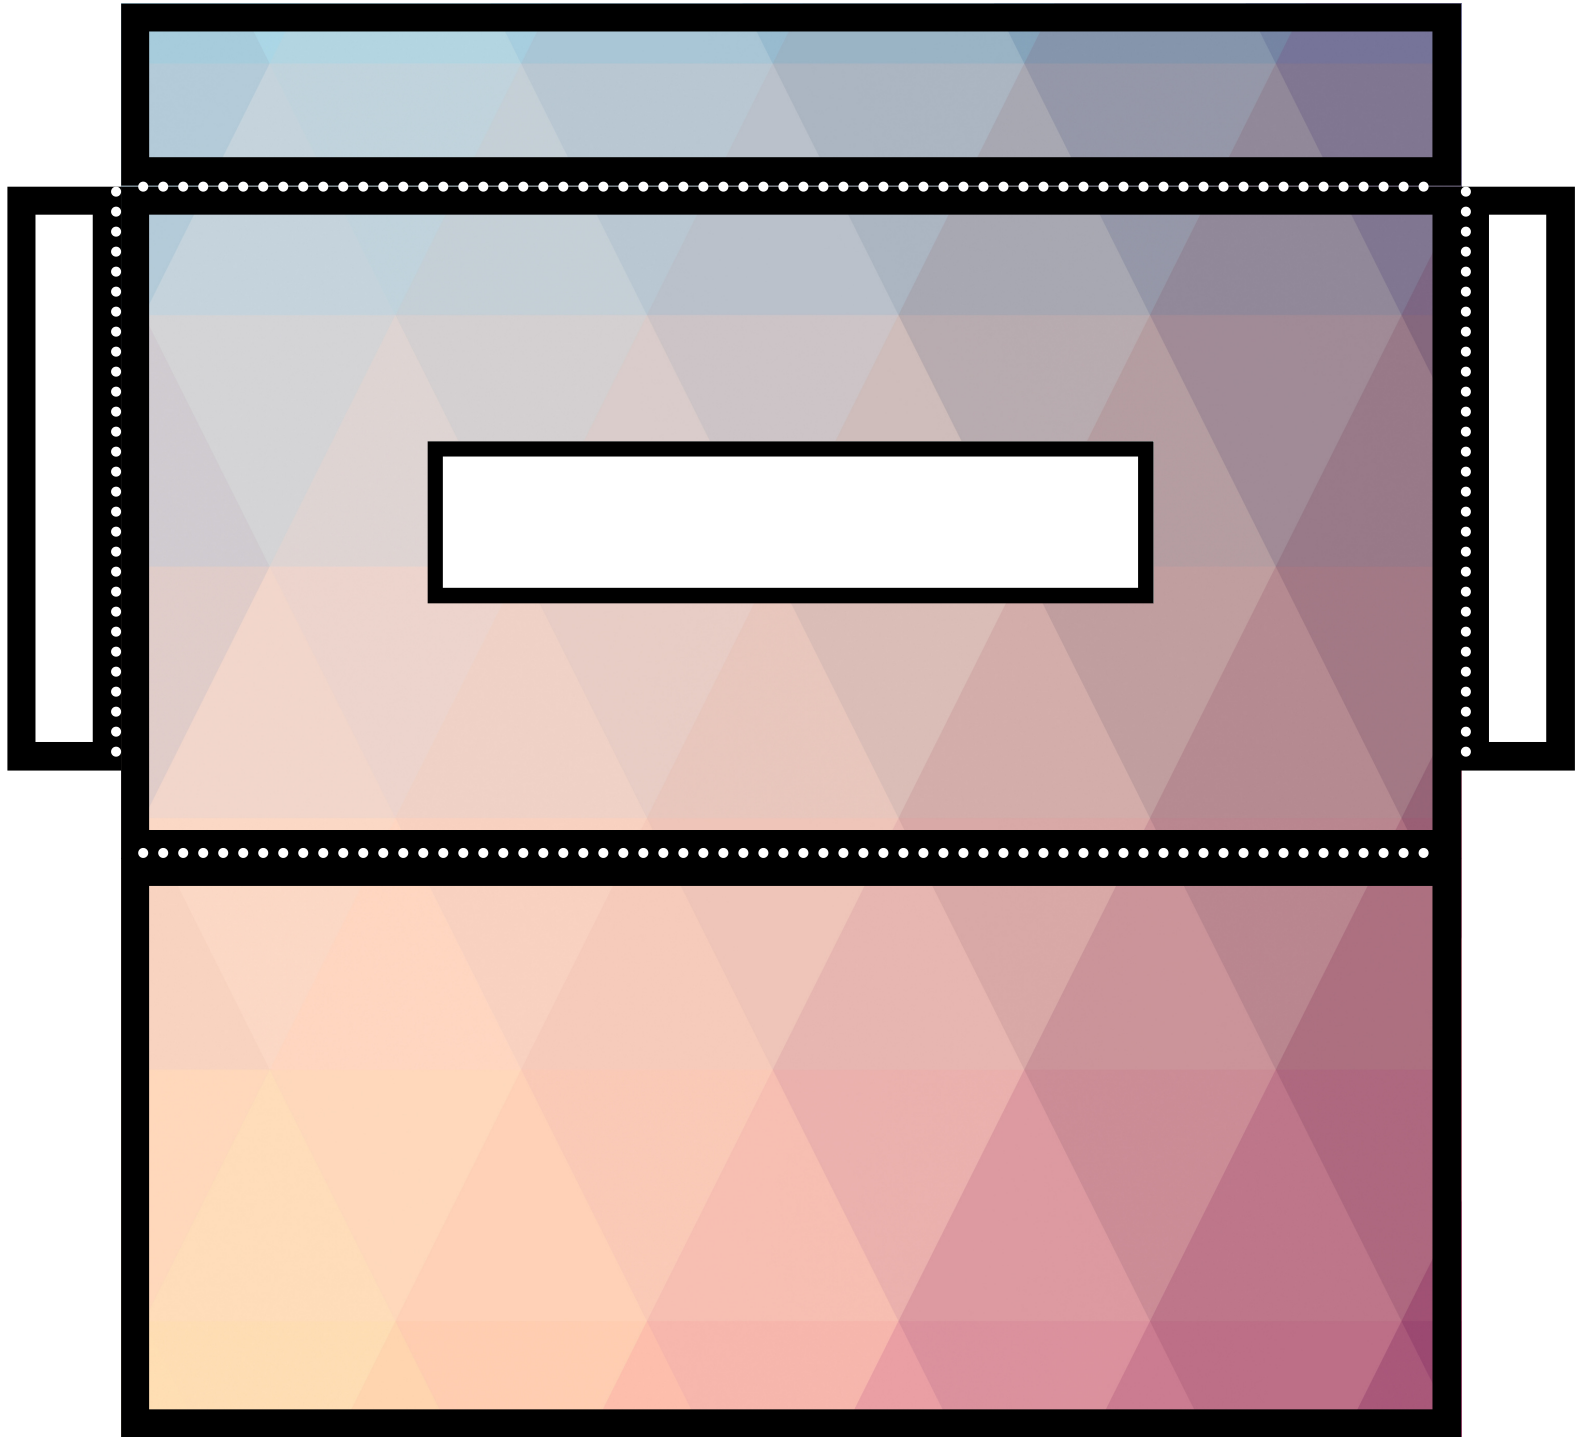

CASH ENVELOPE #1

ETSY: ROCHELLEBUDGETS
ROCHELLEADAMSON.COM

CASH ENVELOPE #2

The envelope features a geometric pattern of overlapping triangles in shades of blue, purple, and orange. It has a top flap, a central label area, and two side flaps. The bottom section contains two identical tables for recording transactions.

Description	Amount	Balance

Description	Amount	Balance

PREP YOUR CASH ENVELOPE

-PRINT ACTUAL SIZE (8.5X11)

-TRIM ON ALL 4 SIDES

FOLD & SECURE WITH GLUE/TAPE

-ENJOY YOUR PURCHASE AND
SAVE TO PRINT AS MANY TIMES
AS YOU LIKE